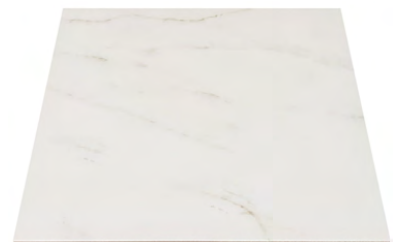

Primary Ensuite Bathroom Floor Tile
(Standard) Ceratec Capri White
13x13