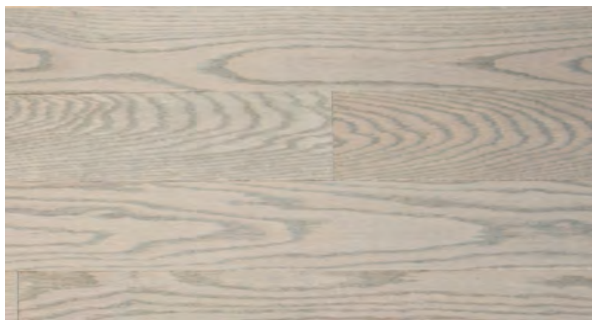

Hardwood Flooring (Upgraded - Yellow)
Vintage Northern Solid Sawn Collection
Select V WireBrushed Red Oak
Titanium 49443
3 1/4"