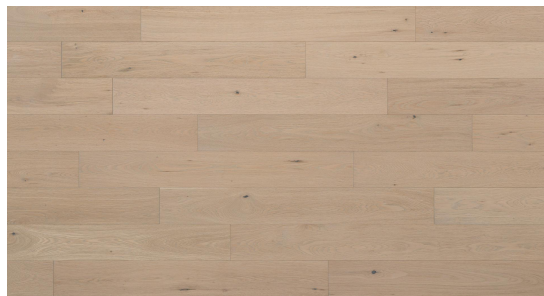

**Kitchen Pulls** (Upgraded)  
608039  
Brushed Nickel

**Fireplace Surround Tile**  
(Standard) Olympia  
New Byzantine  
Azzuro 13x13

**Hardwood Flooring** (Upgraded - Yellow)  
Kentwood Brushed Oak  
Junco  
5" Progressive